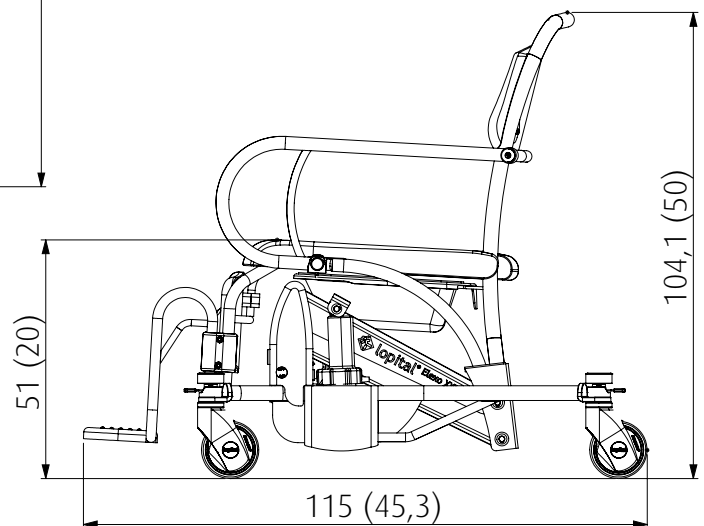

Dimensions in cm (inch)

For more information, visit our website: www.lopital.com

Lopital Nederland B.V., Laarakkerweg 9, 5061 JR Oisterwijk, Postbus 56, 5060 AB Oisterwijk
Tel +31 (0)13 5239300, Fax +31 (0)13 5239301, E-mail info@lopital.nl, www.lopital.nl