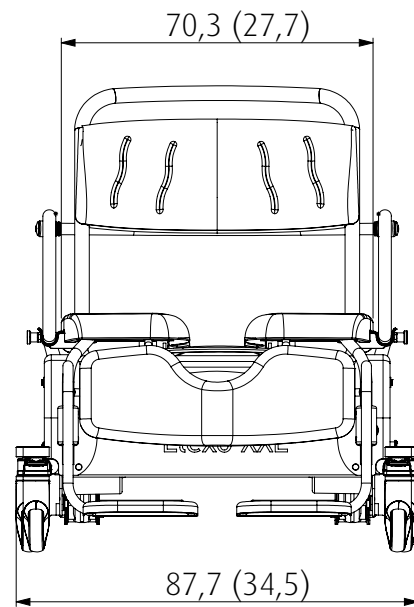

Dimensions in cm (inch)

For more information, visit our website: www.lopital.com

Lopital Nederland B.V., Laarakkerweg 9, 5061 JR Oisterwijk, Postbus 56, 5060 AB Oisterwijk
Tel +31 (0)13 5239300, Fax +31 (0)13 5239301, E-mail info@lopital.nl, www.lopital.nl

Creating balance in healthcare

Elexo XXL Shower-toilet chair

5100 5300

Elexo XXL Shower-toilet chair

5100 5300

Elexo XXL Shower-toilet chair high / low

Caring for Bariatric clients with traditional shower-toilet chairs is heavy work. Care staff are obliged to work in unnatural postures and suffer from static back strain. Lopital offers relief with the height-adjustable Elexo XXL shower-toilet chair.

The Elexo XXL provides comfort with the ergonomically shaped seat, calf support and foldable extended armrests.

Characteristics

- Simple electric high / low adjustment Manual operation with battery indicator.
- Tilt adjustment to a maximum of 17 degree.
- 3 plastic castors fitted with brakes.
- 1 direction Wheel.
- Extremely stable due to the fitting of 2 lifting motors.
- Rail for toilet bucket or bedpan.
- With sleep mode setting after 60 minutes.
- Simple to recharge with charger included.
- Folding and extended armrests.
- In 2 parts seat with toilet opening.
- Ergonomic calf support.
- Swivelling and detachable footrests.

Optional:

- In height and depth adjustable headrest.

Technical specifications

Max. load:	220 kilo / 484 LB
Own weight:	75 kilo / 165 LB
Wedge setting:	17 degree
Adjustable seat height:	51-110 cm / 20-43,3 inch
Seat width:	70,3 cm / 27,7 inch
Seat depth:	60 cm / 23,5 inch
Battery capacity:	2x 12V, 7.2Ah
Charger:	220V 50 / 60Hz 500mA
Electrical power:	24V
Max. current:	10A
Max. power:	240 Watt
Security:	- on / of switch - emergency stop - emergency lowering