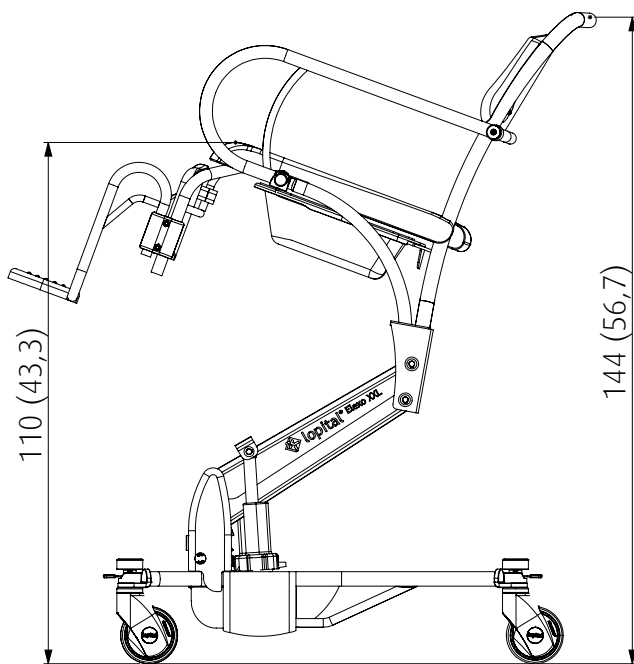

Dimensions in cm (inch)

For more information, visit our website: www.lopital.com

Lopital Nederland B.V., Laarakkerweg 9, 5061 JR Oisterwijk, Postbus 56, 5060 AB Oisterwijk
Tel +31 (0)13 5239300, Fax +31 (0)13 5239301, E-mail info@lopital.nl, www.lopital.nl