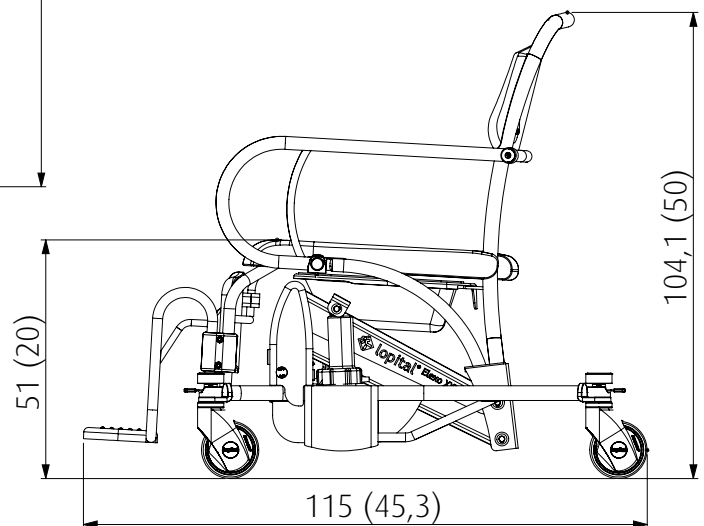

**Dimensions in cm (inch)**

For more information, visit our website: [www.lopital.com](http://www.lopital.com)

Lopital Nederland B.V., Laarakkerweg 9, 5061 JR Oisterwijk, Postbus 56, 5060 AB Oisterwijk  
 Tel +31 (0)13 5239300, Fax +31 (0)13 5239301, E-mail [info@lopital.nl](mailto:info@lopital.nl), [www.lopital.nl](http://www.lopital.nl)

# Elexo XXL Shower-toilet chair

5100 5300

## Characteristics

- Simple electric high / low adjustment Manual operation with battery indicator.
- Tilt adjustment to a maximum of 17 degree.
- 3 plastic castors fitted with brakes.
- 1 direction Wheel.
- Extremely stable due to the fitting of 2 lifting motors.
- Rail for toilet bucket or bedpan.
- With sleep mode setting after 60 minutes.
- Simple to recharge with charger included.
- Folding and extended armrests.
- In 2 parts seat with toilet opening.
- Ergonomic calf support.
- Swivelling and detachable footrests.

## Technical specifications

Max. load:	220 kilo / 484 LB
Own weight:	75 kilo / 165 LB
Wedge setting:	17 degree
Adjustable seat height:	51-110 cm / 20-43,3 inch
Seat width:	70,3 cm / 27,7 inch
Seat depth:	60 cm / 23,5 inch
Battery capacity:	2x 12V, 7.2Ah
Charger:	220V 50 / 60Hz 500mA
Electrical power:	24V
Max. current:	10A
Max. power:	240 Watt
Security:	- on / of switch - emergency stop - emergency lowering