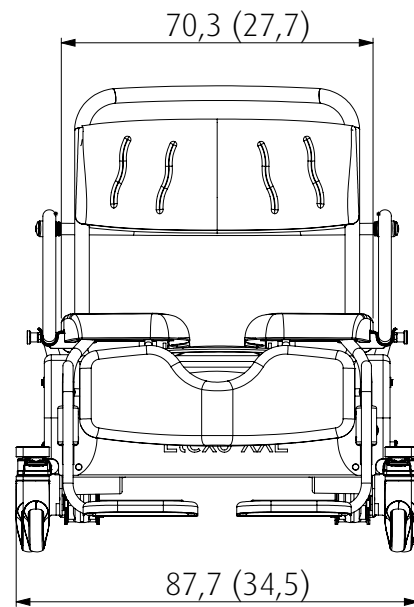

**Dimensions in cm (inch)**

For more information, visit our website: [www.lopital.com](http://www.lopital.com)

Lopital Nederland B.V., Laarakkerweg 9, 5061 JR Oisterwijk, Postbus 56, 5060 AB Oisterwijk  
 Tel +31 (0)13 5239300, Fax +31 (0)13 5239301, E-mail [info@lopital.nl](mailto:info@lopital.nl), [www.lopital.nl](http://www.lopital.nl)

## Technical specifications

Max. load:	220 kilo / 484 LB
Own weight:	75 kilo / 165 LB
Wedge setting:	17 degree
Adjustable seat height:	51-110 cm / 20-43,3 inch
Seat width:	70,3 cm / 27,7 inch
Seat depth:	60 cm / 23,5 inch
Battery capacity:	2x 12V, 7.2Ah
Charger:	220V 50 / 60Hz 500mA
Electrical power:	24V
Max. current:	10A
Max. power:	240 Watt
Security:	- on / of switch - emergency stop - emergency lowering